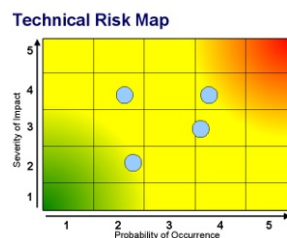

Visit us at
<http://www.pitcairneng.com>

Pitcairn Engineering, LLC
Wildwood, MO
Tel: 314-873-8538
Email: info@pitcairneng.com

Pitcairn Engineering

The "Maintaineering" Company

About Us

Pitcairn Engineering is the "Maintaineering" solution for your company. Pitcairn provides professional **ENGINEERING AND PROJECT MANAGEMENT** services for your sustaining engineering needs. Pitcairn's services free your R&D engineers to do what they do best - developing new products - by providing what you need to sustain your existing products. Pitcairn provides resolution of obsolescence problems, fault root cause analysis, cost improvement projects and performance enhancements to your existing products, and project management.

It is Pitcairn's mission to provide clients with Product Life Cycle Management Services from engineering through project management and thus to help clients to focus on new product development and to meet their innovative potential.

Project Management

Pitcairn Engineering provides professional **Project Management Services**. Services provided include detailed project planning using statistical methods to obtain a "most likely" schedule. Task level monitoring techniques enable accurate forecasting of the project duration in time for adequate responses to unexpected events. Active project risk mitigation is executed by Pitcairn project managers using likelihood and potential exposure concepts.

Project Risk Mapping

Pitcairn project managers work on-site with necessary functions from the client to ensure seamless integration into the client's work environment and development processes and provide regular status updates to management including milestone attainment, budget and timeline status.